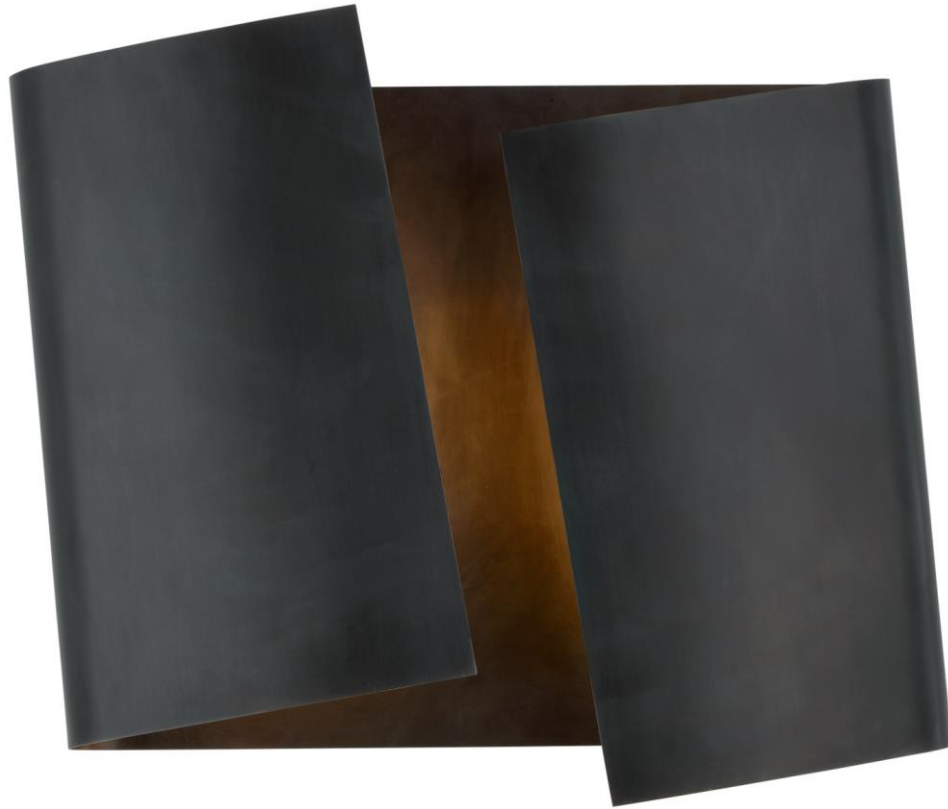

TEAR SHEET

Piel Left Twisted Sconce

Item # KW 2630BZ

Designer: Kelly Wearstler

Height: 11.5"

Width: 13"

Extension: 2.5"

Backplate: 8.5" x 10" Rectangle

Finishes: AB, BZ, PWT

Socket: Dedicated LED

Wattage: 20w (1600lm)

Weight: 7 Pounds