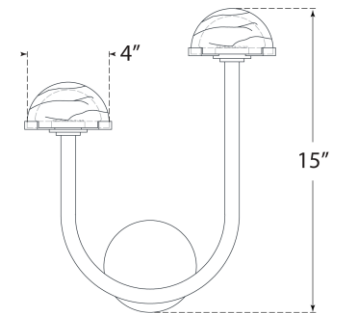

## Pedra 15" Assymetrical Left Sconce

Item # KW 2624PN-ALB

Designer: Kelly Wearstler

Height: 15"

Width: 12.25"

Extension: 4.5"

Backplate: 4.5" Round

Finishes: AB, BZ, PN

Shade Treatments: ALB

Socket: Dedicated LED

Wattage: 12w (1000lm)

Note: UL Only | Alabaster is a Natural Stone | Variations in Color and Texture are Expected

Top View

Side View

Front View