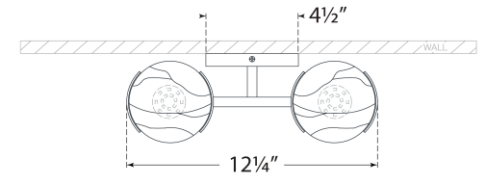

## Pedra 15" Assymetrical Left Sconce

Item # KW 2624PN-ALB

Designer: Kelly Wearstler

Height: 15"

Width: 12.25"

Extension: 4.5"

Backplate: 4.5" Round

Finishes: AB, BZ, PN

Shade Treatments: ALB

Socket: Dedicated LED

Wattage: 12w (1000lm)

Note: UL Only | Alabaster is a Natural Stone | Variations in Color and Texture are Expected

Top View

Side View

Front View