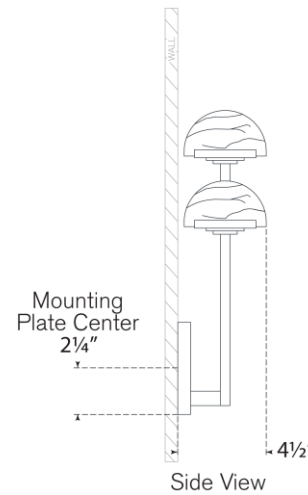

## Pedra 15" Assymetrical Left Sconce

Item # KW 2624PN-ALB

Designer: Kelly Wearstler

Height: 15"

Width: 12.25"

Extension: 4.5"

Backplate: 4.5" Round

Finishes: AB, BZ, PN

Shade Treatments: ALB

Socket: Dedicated LED

Wattage: 12w (1000lm)

Note: UL Only | Alabaster is a Natural Stone | Variations in Color and Texture are Expected

Top View

Side View

Front View