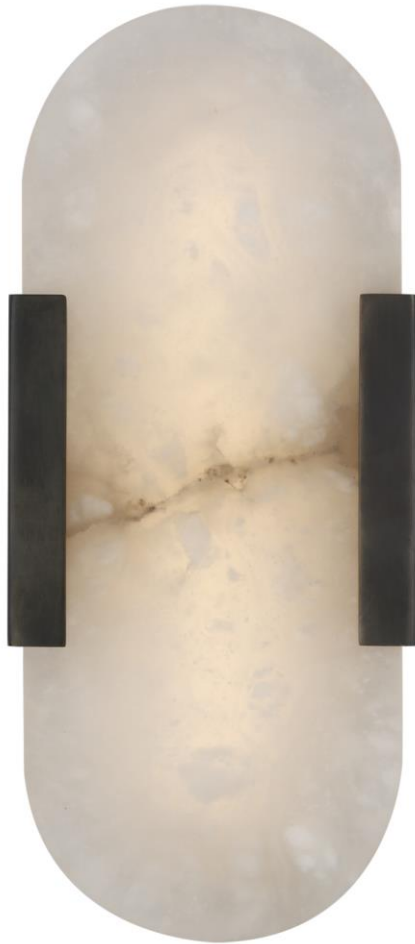

TEAR SHEET

Melange 10" Elongated Sconce

Item # KW 2015BZ-ALB

Designer: Kelly Wearstler

Height: 10"

Width: 4.25"

Extension: 3.25"

Backplate: 4" x 10" Oval

Finishes: AB, BZ, PN

Shade Treatments: ALB

Socket: Dedicated LED

Wattage: 12w (1000lm)

Note: UL Only | Alabaster is a Natural Stone | Variations in Color and Texture are Expected | Requires Smaller Outlet Box