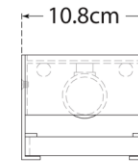

SPEC SHEET

Melange Elongated Sconce

Item # KW 2013AB-ALB-EU

Designer: Kelly Wearstler

Height: 50.8cm

Width: 10.8cm

Extension: 8.9cm

Backplate: x 50.8cm Rectangle

Finishes: AB, BZ, PN

Shade Treatments: ALB

Socket: 2 - E14

Wattage: 12W LED C

IP Rating: IP20

Top View