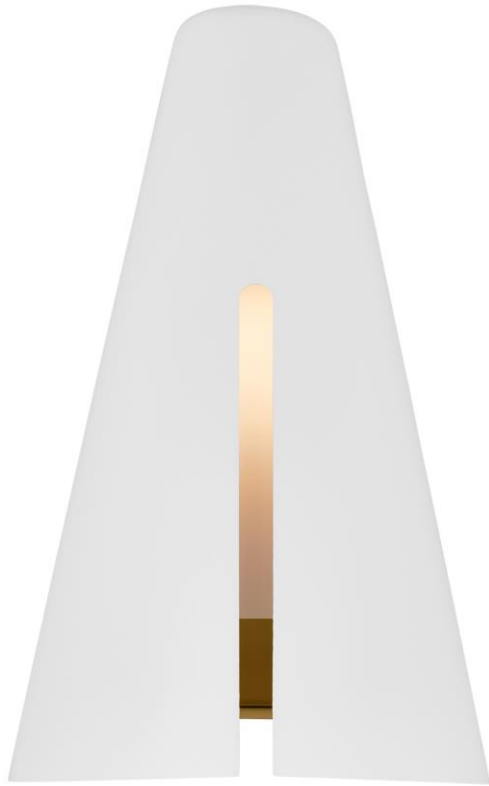

SPEC SHEET

Cambre Small Sconce

Item # KW1141MWTBBS-L1

Designer: Kelly Wearstler

Specifications

Width: 6"

Height: 9.5"

Backplate: DP:0.625" W:5.25" H:6.5" OB UP:3.125" Irregular

Socket: 1 - Integrated - Modules

Rating: Damp Rated

Available Finishes

MBKBBS - Midnight Black and Burnished Brass

MWTBBS - Matte White and Burnished Brass

Features

Available in LED

California Title 24 Compliant