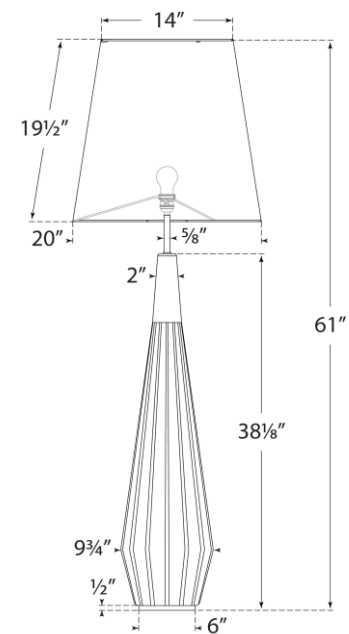

TEAR SHEET

Cachet Floor Lamp

Item # KW 1135AI-L

Designer: Kelly Wearstler

Height: 61"

Width: 20"

Base: 6" Round

Finishes: AI

Shade Treatments: L

Shade Details: 14" x 20" x 19.5"

Socket: E26 Keyless w/ Foot Pedal

Wattage: 12 LED A19

Weight: 26 Pounds

Front View