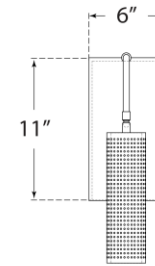

SPEC SHEET

Precision Pharmacy Floor Lamp

Item # KW 1062AB-WG

Designer: Kelly Wearstler

Height: 39.5" - 47.5"

Width: 6"

Extension: 17"

Base: 6" x 11" Rectangle

Finishes: AB, BZ, PN

Glass Options: WG

Socket: E17 Keyless w/ Dimmer on Cord

Wattage: 9 LED T

Note: Bulb Included

Top View

Side View