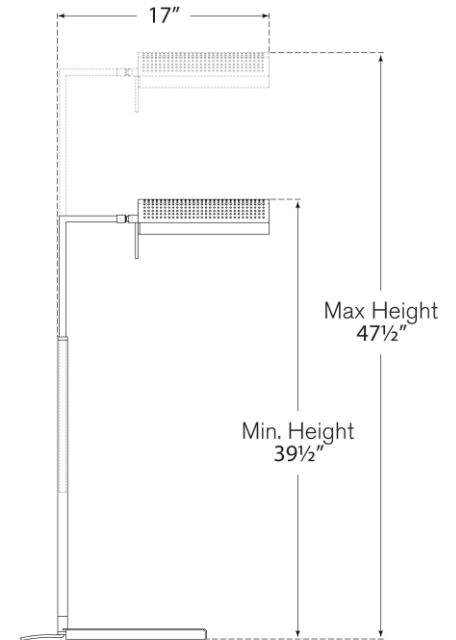

SPEC SHEET

Precision Pharmacy Floor Lamp

Item # KW 1062AB-WG

Designer: Kelly Wearstler

Height: 39.5" - 47.5"

Width: 6"

Extension: 17"

Base: 6" x 11" Rectangle

Finishes: AB, BZ, PN

Glass Options: WG

Socket: E17 Keyless w/ Dimmer on Cord

Wattage: 9 LED T

Note: Bulb Included

Top View

Side View