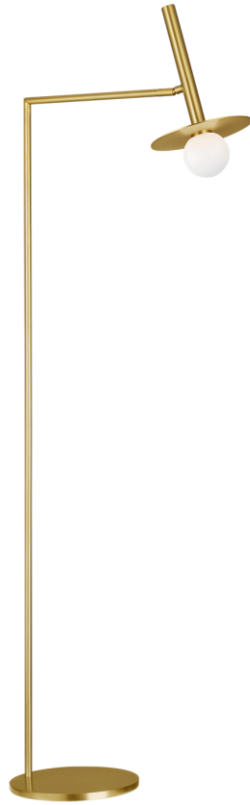

### Nodes Floor Lamp

Item # KT1011BBS2

Designer: Kelly by Kelly Wearstler

#### Specifications

Width: 20"

Height: 61.625"

Socket: 1 - G9 - T4

Rating: Dry Rated

#### Available Finishes

BBS - Burnished Brass

MBK - Midnight Black