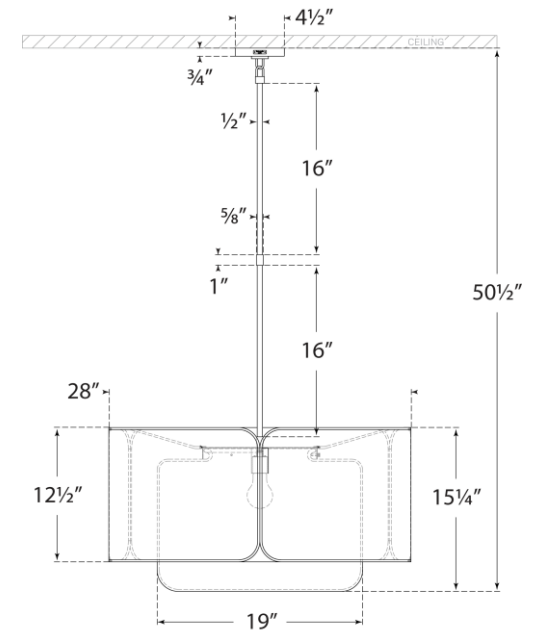

## Eyre Large Hanging Shade

Item # KS 5082SB/WG-L/CRE

Designer: kate spade new york

O/A Height: 50.5"

Fixture Height: 15.25"

Min. Custom Height: 22.5"

Width: 28"

Canopy: 4.5" Round

Finishes: PN/WG, SB/WG

Shade Treatments: L/CRE, L/LLC, NL/CRE

Socket: E26 Keyless

Wattage: 15 LED A19

Weight: 33 Pounds

Note: Custom Height Available

Front View