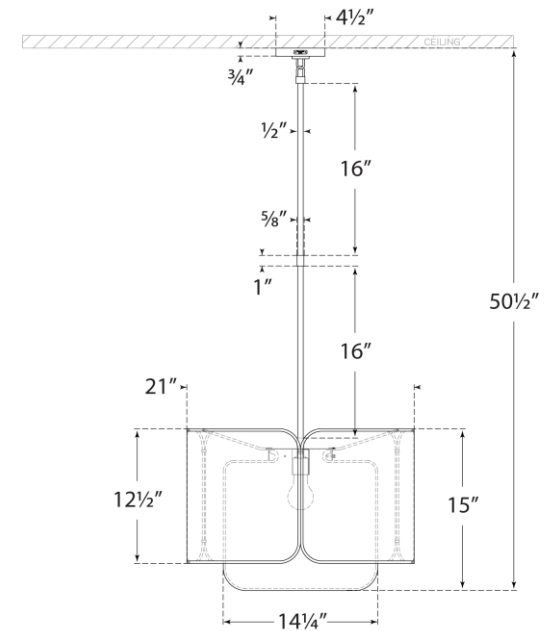

## Eyre Medium Hanging Shade

Item # KS 5081SB/WG-NL/CRE

Designer: kate spade new york

O/A Height: 50.25"

Fixture Height: 15"

Min. Custom Height: 22"

Width: 21"

Canopy: 4.5" Round

Finishes: PN/WG, SB/WG

Shade Treatments: L/LLC, NL/CRE

Socket: E26 Keyless

Wattage: 15 LED A19

Weight: 17 Pounds

Note: Custom Height Available

Front View