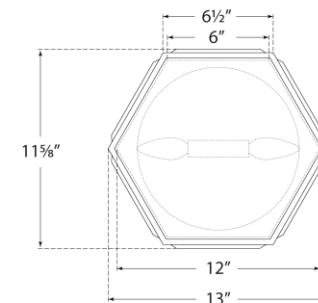

TEAR SHEET

Bradford Small Hexagonal Flush Mount

Item # KS 4120MIR/PN-FG

Designer: kate spade new york

Height: 4.25"

Width: 13"

Finishes: BLK/SB, BLS/PN, CRE/SB, MIR/PN, MIR/SB

Glass Options: FG

Socket: 2 - E12 Candelabra

Wattage: 2 - 60 B11

Weight: 10 Pounds

Front View

Bottom View