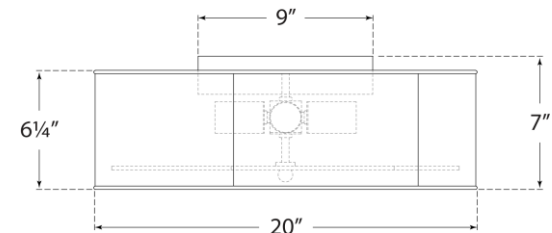

TEAR SHEET

Bryce Large Flower Flush Mount

Item # KS 4118WHT/G-FA

Designer: kate spade new york

Height: 7"

Width: 20"

Finishes: BSL/WHT, G/WHT, NVY/WHT, PNK/WHT, WHT/G

Glass Options: FA

Socket: 4 - E26 Keyless

Wattage: 4 - 40 A19

Weight: 14 Pounds

Bottom View