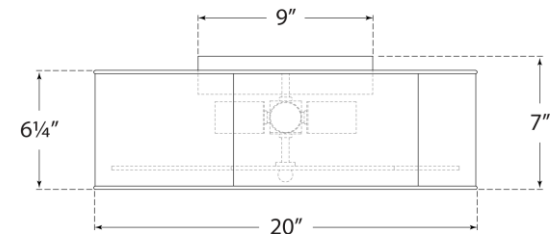

## Bryce Large Flower Flush Mount

Item # KS 4118G/WHT-FA

Designer: kate spade new york

Height: 7"

Width: 20"

Finishes: BSL/WHT, G/WHT, NVY/WHT, PNK/WHT, WHT/G

Glass Options: FA

Socket: 4 - E26 Keyless

Wattage: 4 - 40 A19

Weight: 14 Pounds

Bottom View