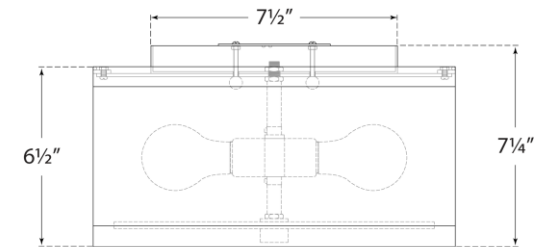

TEAR SHEET

Walker Small Flush Mount

Item # KS 4070G-L

Designer: kate spade new york

Height: 7.5"

Width: 13"

Canopy: 8.75" Round

Finishes: BSL, G, LC

Shade Treatments: L, L/BL, NL

Socket: 2 - E26 Keyless

Wattage: 2 - 60 A19

Note: UL Only

Bottom View