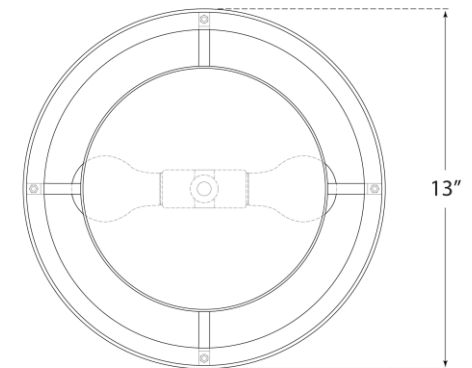

TEAR SHEET

Walker Small Flush Mount

Item # KS 4070G-L

Designer: kate spade new york

Height: 7.5"

Width: 13"

Canopy: 8.75" Round

Finishes: BSL, G, LC

Shade Treatments: L, L/BL, NL

Socket: 2 - E26 Keyless

Wattage: 2 - 60 A19

Note: UL Only

Bottom View