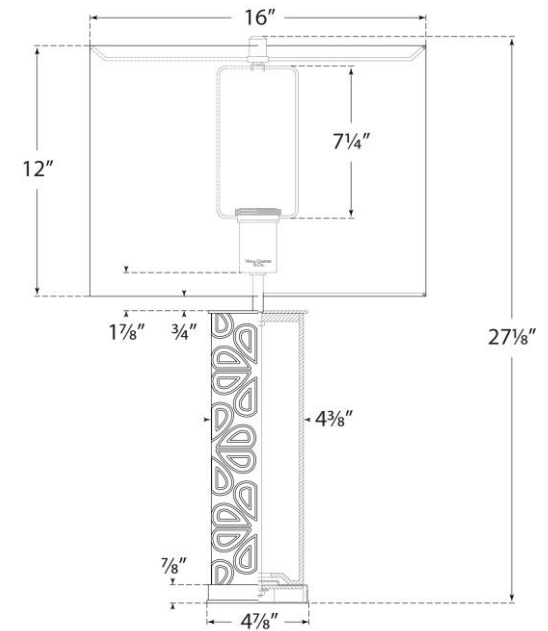

TEAR SHEET

Clary Large Table Lamp

Item # KS 3635NWT-L

Designer: kate spade new york

Height: 27"

Width: 16"

Base: 5" Round

Finishes: DM, NWT, PNY, SHG

Shade Treatments: L

Shade Details: 16" x 16" x 12"

Socket: E26 Keyless w/ Line Switch

Wattage: 100 A19

Weight: 10 Pounds

Note: Reactive Ceramic Glazes Will Vary in Color and Texture

Front View