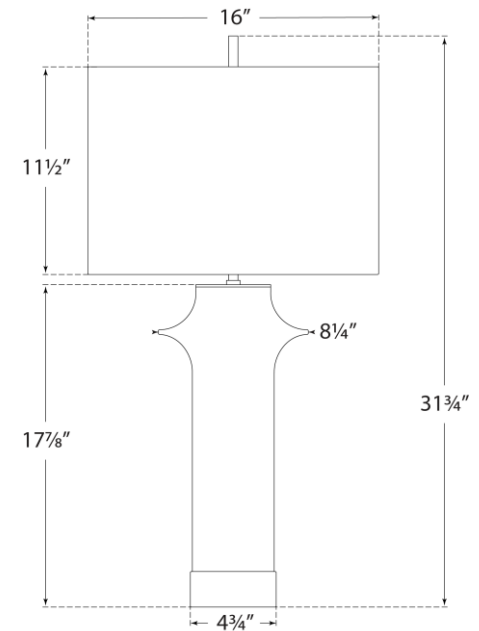

SPEC SHEET

Giry Large Peaked Table Lamp

Item # KS 3632SHG-L

Designer: kate spade new york

Height: 31.75"

Width: 16"

Base: 4.75" Round

Finishes: ECG, SHG, YLC

Shade Treatments: L

Shade Details: 16" x 16" x 11.5"

Socket: E26 Keyless w/ Line Switch

Wattage: 100 A

Note: Reactive Ceramic Glazes Will Vary in Color and Texture

Top View