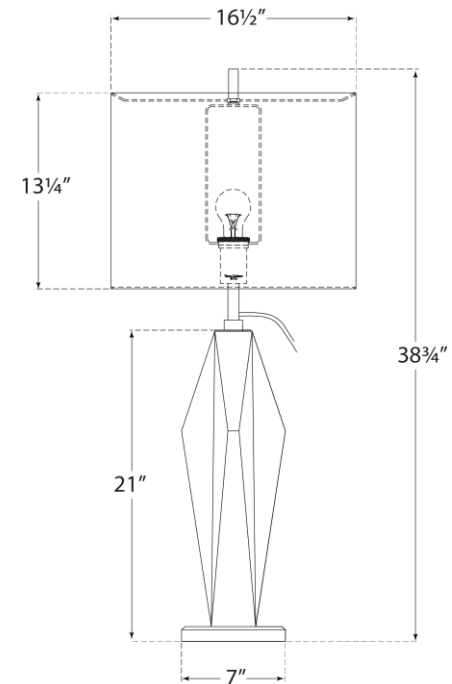

## Castle Peak Table Lamp

Item # KS 3065CG-L

Designer: kate spade new york

Height: 38"

Width: 16.5"

Base: 7" Square

Finishes: CG

Shade Treatments: BL, L

Shade Details: 16.5" x 16.5" x 13.25"

Socket: E26 Keyless w/ Line Switch

Wattage: 100 A19

Weight: 39 Pounds

Note: French Wired

KS3065