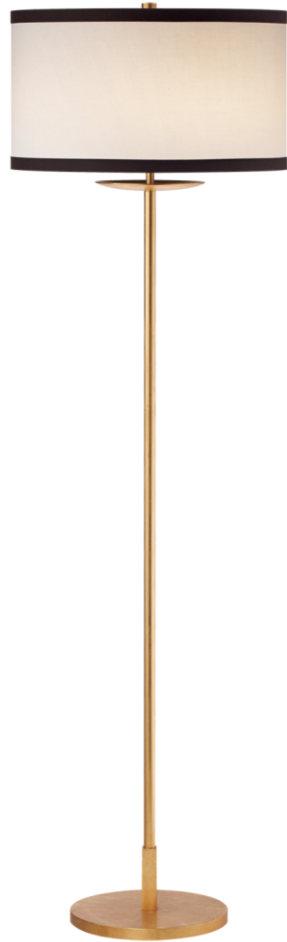

TEAR SHEET

Walker Medium Floor Lamp

Item # KS 1070G-L/BL

Designer: kate spade new york

Height: 58"

Width: 17"

Base: 10" Round

Finishes: BSL, G, LC

Shade Treatments: L, L/BL, NL

Shade Details: 17" x 17" x 10"

Socket: E26 Keyless w/ Line Switch

Wattage: 100 A19

Weight: 25 Pounds