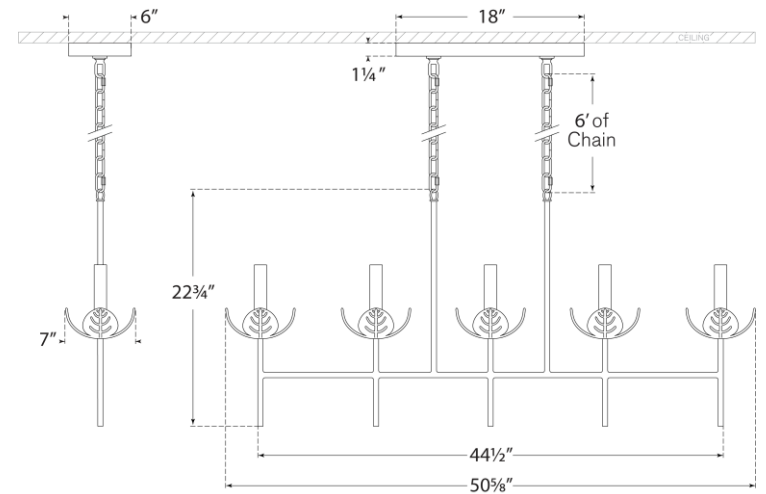

## Illana Large Linear Chandelier

Item # JN 5630PW

Designer: Julie Neill

Height: 22.75"

Width: 50.5" x 7"

Canopy: 6" x 18" Rectangle

Finishes: AGL, BSL, PW

Shade Treatments: N/A, L

Socket: 5 - E12 Candelabra

Wattage: 5 - 60 C11

Weight: 17 Pounds

Side View

Front View