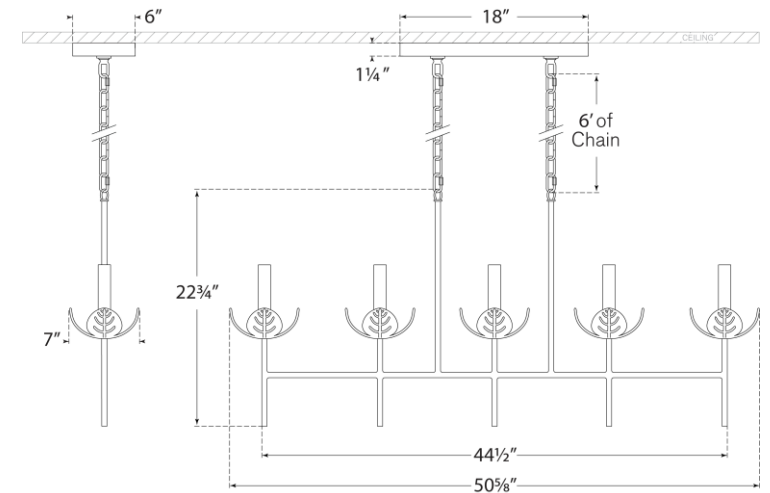

TEAR SHEET

Illana Large Linear Chandelier

Item # JN 5630BSL-L

Designer: Julie Neill

Height: 22.75"

Width: 50.5" x 7"

Canopy: 6" x 18" Rectangle

Finishes: AGL, BSL, PW

Shade Treatments: N/A, L

Shade Details: 4" x 5.5" x 6"

Socket: 5 - E12 Candelabra

Wattage: 5 - 60 C11

Weight: 20 Pounds

Side View

Front View