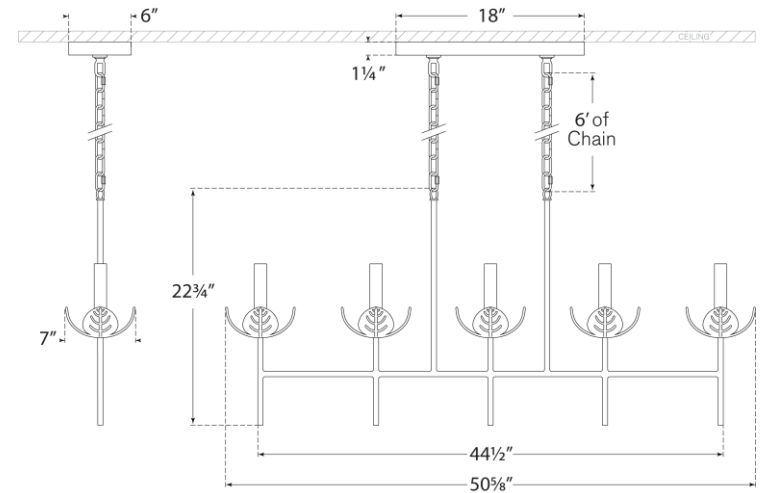

TEAR SHEET

Illana Large Linear Chandelier

Item # JN 5630BSL

Designer: Julie Neill

Height: 22.75"

Width: 50.5" x 7"

Canopy: 6" x 18" Rectangle

Finishes: AGL, BSL, PW

Shade Treatments: N/A, L

Socket: 5 - E12 Candelabra

Wattage: 5 - 60 C11

Weight: 17 Pounds

Side View

Front View