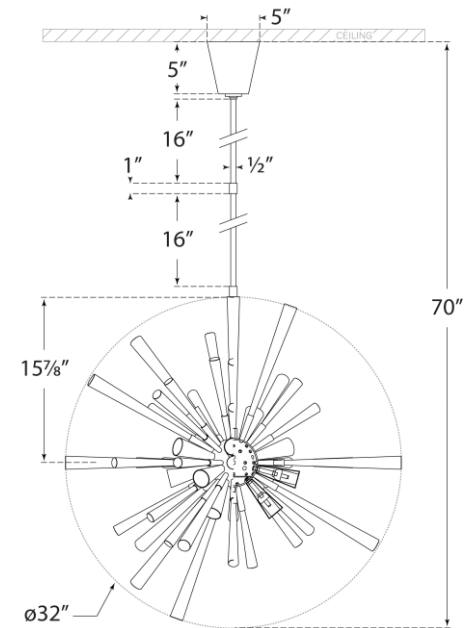

SPEC SHEET

Chiara Large Sputnik Chandelier

Item # JN 5119PN/CA

Designer: Julie Neill

O/A Height: 70"

Fixture Height: 32"

Min. Custom Height: 38.5"

Width: 32"

Canopy: 5" Round

Finishes: AB/CA, PN/CA

Socket: 18 - E12 Candelabra

Wattage: 18 - 40 C

Note: Custom Height Available

Front View