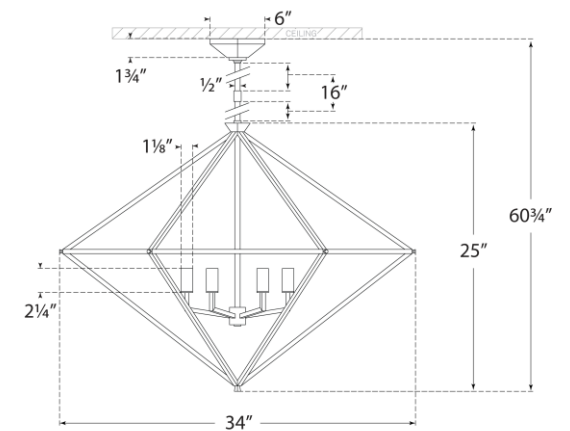

TEAR SHEET

Afton Large Lantern

Item # JN 5092PW

Designer: Julie Neill

O/A Height: 60.75"

Fixture Height: 25"

Min. Custom Height: 32"

Width: 34"

Canopy: 6" Hexagon

Finishes: PW

Socket: 6 - E12 Candelabra

Wattage: 6 - 60 C11

Weight: 10 Pounds

Note: Custom Height Available

Top View

Side View