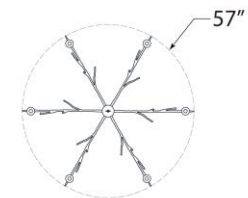

TEAR SHEET

Iberia Large Chandelier

Item # JN 5076BSL

Designer: Julie Neill

Height: 30"

Width: 57"

Canopy: 5.5" Round

Finishes: ABL, AGL, BSL, PW

Socket: 6 - E12 Candelabra

Wattage: 6 - 40 C11

Weight: 31 Pounds

Note: UL Only

Side View

Top View(1:3)