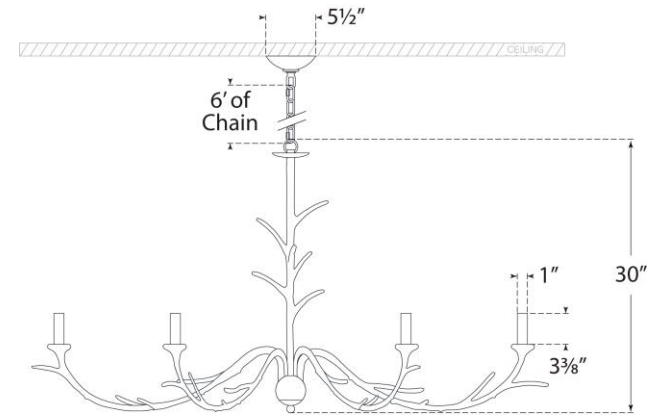

TEAR SHEET

Iberia Large Chandelier

Item # JN 5076BSL

Designer: Julie Neill

Height: 30"

Width: 57"

Canopy: 5.5" Round

Finishes: ABL, AGL, BSL, PW

Socket: 6 - E12 Candelabra

Wattage: 6 - 40 C11

Weight: 31 Pounds

Note: UL Only

Side View

Top View(1:3)