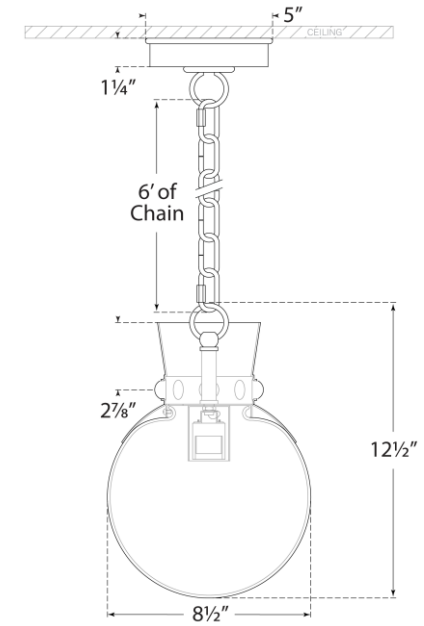

TEAR SHEET

Lucia Small Pendant

Item # JN 5050MBK/G-CG

Designer: Julie Neill

Height: 12.5"

Width: 8.5"

Canopy: 5" Round

Finishes: CEL/G, G/WHT, MBK/G, WHT/G

Glass Options: CG

Socket: E26 Keyless

Wattage: 60 A19

Weight: 6 Pounds

Front View