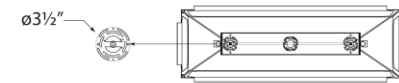

## Caddo Large Linear Lantern

Item # JN 5025MBK/G-CG

Designer: Julie Neill

Height: 29.75"

Width: 56.25" x 19"

Extension: 17"

Canopy: 5.5" x 34.5" Rectangle

Finishes: CEL/G, MBK/G, SW/G

Glass Options: CG

Socket: 7 - E12 Candelabra

Wattage: 7 - 60 C11

Weight: 64 Pounds

Note: Requires Special Assembly and Installation

Side View

Front View

Top View