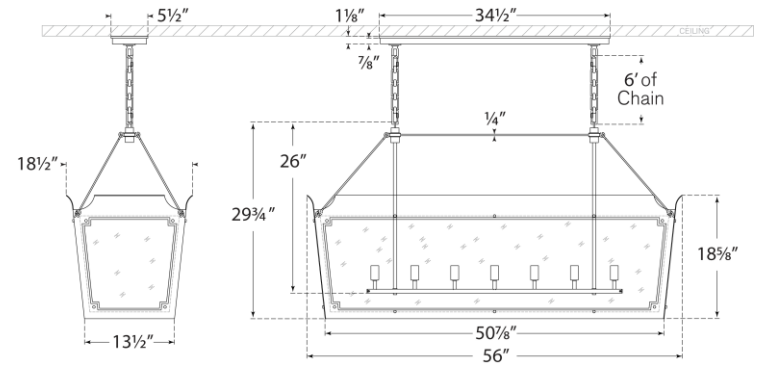

## Caddo Large Linear Lantern

Item # JN 5025MBK/G-CG

Designer: Julie Neill

Height: 29.75"

Width: 56.25" x 19"

Extension: 17"

Canopy: 5.5" x 34.5" Rectangle

Finishes: CEL/G, MBK/G, SW/G

Glass Options: CG

Socket: 7 - E12 Candelabra

Wattage: 7 - 60 C11

Weight: 64 Pounds

Note: Requires Special Assembly and Installation

Side View

Front View

Top View