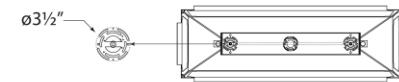

## Caddo Large Linear Lantern

Item # JN 5025CEL/G-CG

Designer: Julie Neill

Height: 29.75"

Width: 56.25" x 19"

Extension: 17"

Canopy: 5.5" x 34.5" Rectangle

Finishes: CEL/G, MBK/G, SW/G

Glass Options: CG

Socket: 7 - E12 Candelabra

Wattage: 7 - 60 C11

Weight: 64 Pounds

Note: Requires Special Assembly and Installation

Side View

Front View

Top View