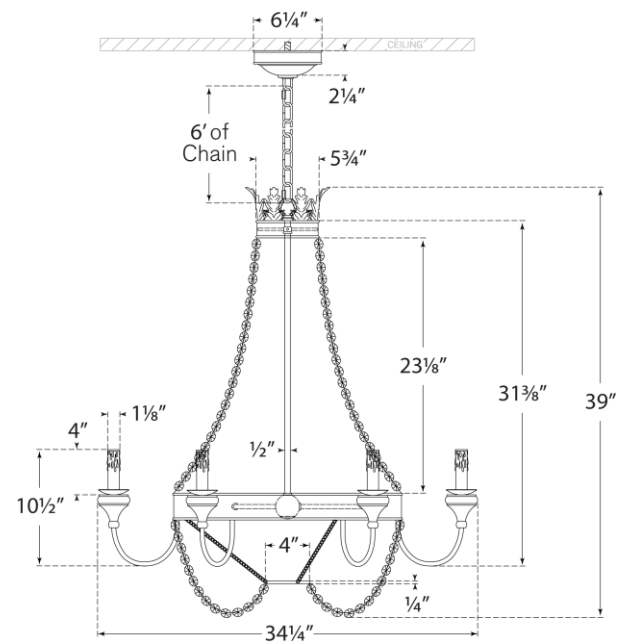

TEAR SHEET

Entellina Chandelier

Item # JN 5016VWG-CG

Designer: Julie Neill

Height: 39"

Width: 34.25"

Canopy: 6" Round

Finishes: VWG

Trim Options: CG

Socket: 6 - E12 Candelabra

Wattage: 6 - 40 B11

Weight: 25 Pounds

Front View