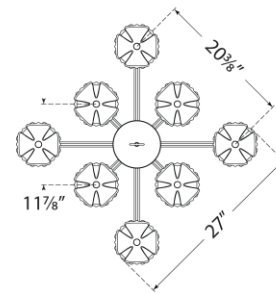

SPEC SHEET

Alberto Medium Two Tier Chandelier

Item # JN 5005BSL

Designer: Julie Neill

Height: 43"

Width: 33.5"

Canopy: 5.5" Round

Finishes: AGL, BSL, PW

Socket: 8 - E12 Candelabra

Wattage: 8 - 60 G

Top View