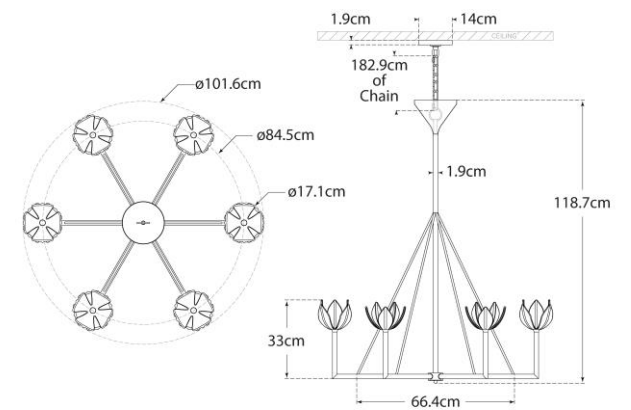

## Alberto Large Single Tier Chandelier

Item # JN 5004PW-EU

Designer: Julie Neill

Height: 118.7cm

Width: 101.6cm

Canopy: 14cm Round

Finishes: AGL, BSL, PW

Socket: 6 - E14

Wattage: 6 - 60 G

IP Rating: IP20 Class I

Top View

Front View