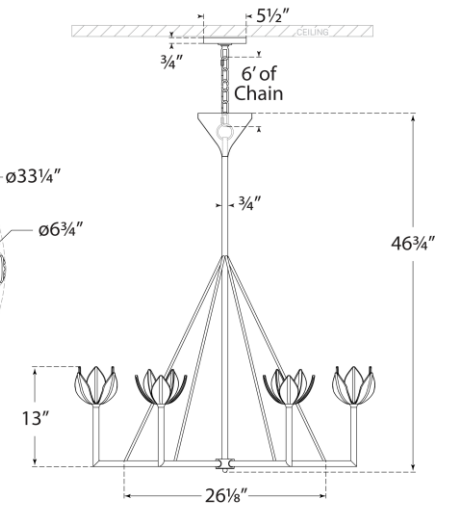

TEAR SHEET

Alberto Large Single Tier Chandelier

Item # JN 5004PW

Designer: Julie Neill

Height: 46.75"

Width: 40"

Canopy: 5.5" Round

Finishes: ABL, AGL, BSL, PW

Socket: 6 - E12 Candelabra

Wattage: 6 - 60 G16.5

Weight: 21 Pounds

Top View

Front View