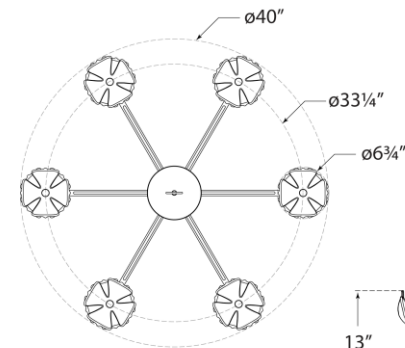

TEAR SHEET

Alberto Large Single Tier Chandelier

Item # JN 5004PW

Designer: Julie Neill

Height: 46.75"

Width: 40"

Canopy: 5.5" Round

Finishes: ABL, AGL, BSL, PW

Socket: 6 - E12 Candelabra

Wattage: 6 - 60 G16.5

Weight: 21 Pounds

Top View

Front View