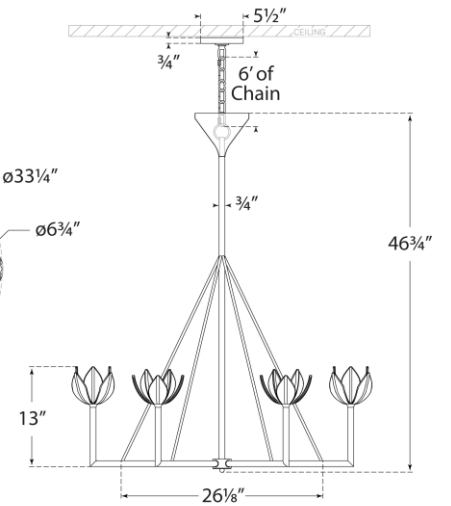

SPEC SHEET

Alberto Large Single Tier Chandelier

Item # JN 5004BSL

Designer: Julie Neill

Height: 46.75"

Width: 40"

Canopy: 5.5" Round

Finishes: AGL, BSL, PW

Socket: 6 - E12 Candelabra

Wattage: 6 - 60 G

Top View

Front View