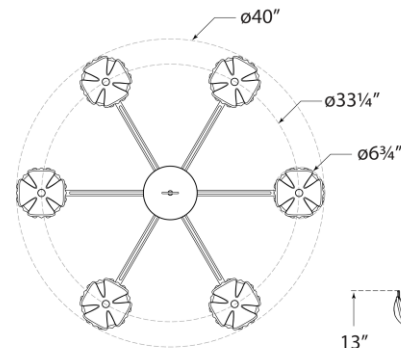

SPEC SHEET

Alberto Large Single Tier Chandelier

Item # JN 5004BSL

Designer: Julie Neill

Height: 46.75"

Width: 40"

Canopy: 5.5" Round

Finishes: AGL, BSL, PW

Socket: 6 - E12 Candelabra

Wattage: 6 - 60 G

Top View

Front View