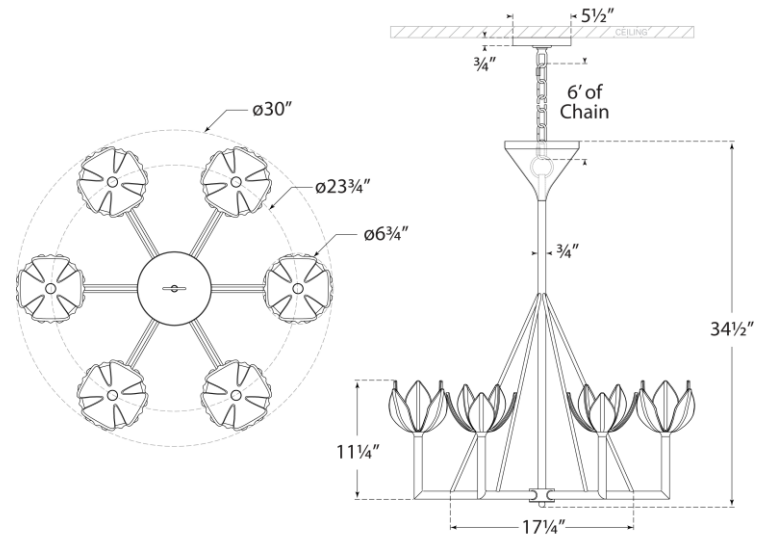

## Alberto Small Single Tier Chandelier

Item # JN 5003PW

Designer: Julie Neill

Height: 34.5"

Width: 30"

Canopy: 5.5" Round

Finishes: ABL, AGL, BSL, PW

Socket: 6 - E12 Candelabra

Wattage: 6 - 60 G16.5

Weight: 19 Pounds

Top View

Front View