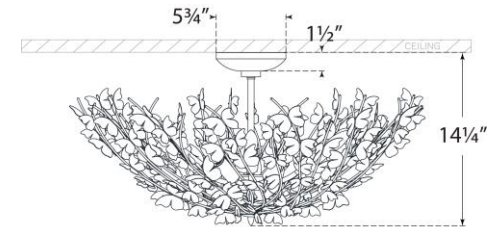

TEAR SHEET

Farfalle Large Semi-Flush Mount

Item # JN 4405G

Designer: Julie Neill

Height: 14.25"

Width: 30"

Canopy: 5.75" Round

Finishes: BSL, G

Socket: 8 - E12 Candelabra

Wattage: 8 - 5.5 LED C11

Weight: 13 Pounds

Note: UL Only

Side View

Top View