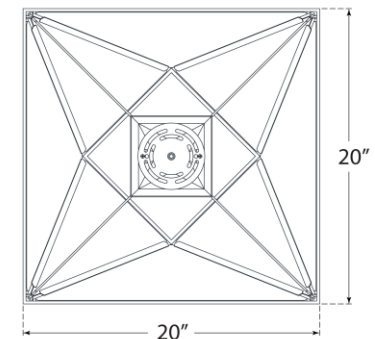

TEAR SHEET

Lorino Large Semi-Flush Mount

Item # JN 4241HAB-WG

Designer: Julie Neill

Height: 12.25"

Width: 20"

Canopy: 5.5" Square

Finishes: BZ, HAB, PN

Glass Options: WG

Socket: E26 Keyless

Wattage: 15 LED A19

Note: UL Only

Side View

Top View