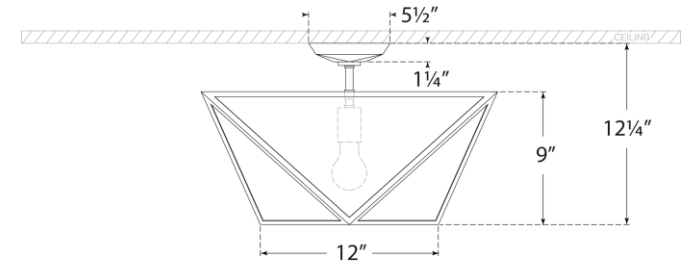

TEAR SHEET

Lorino Large Semi-Flush Mount

Item # JN 4241HAB-WG

Designer: Julie Neill

Height: 12.25"

Width: 20"

Canopy: 5.5" Square

Finishes: BZ, HAB, PN

Glass Options: WG

Socket: E26 Keyless

Wattage: 15 LED A19

Note: UL Only

Side View

Top View