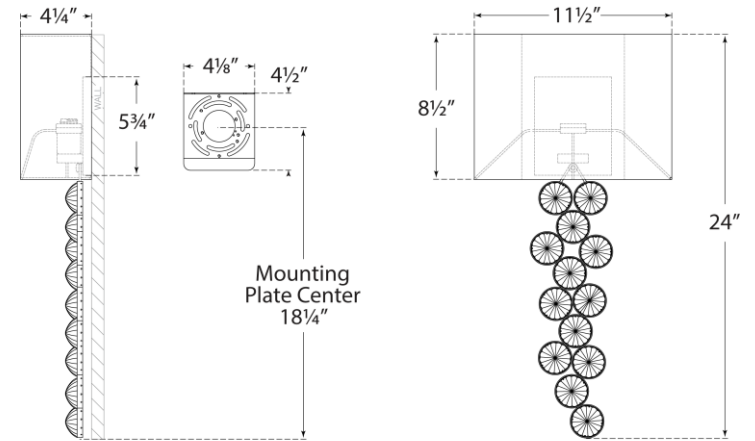

SPEC SHEET

Milazzo Medium Left Sconce

Item # JN 2201G/CG-L

Designer: Julie Neill

Height: 24"

Width: 11.5"

Extension: 4.25"

Backplate: 4.5" x 5.75" Rectangle

Finishes: BSL/CG, G/CG

Shade Treatments: L

Shade Details: 11.5" x 11.5" x 8.5"

Socket: E12 Candelabra

Wattage: 40 B

Side View

Front View

Top View