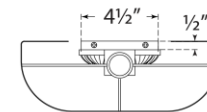

SPEC SHEET

Milazzo Medium Left Sconce

Item # JN 2201G/CG-L

Designer: Julie Neill

Height: 24"

Width: 11.5"

Extension: 4.25"

Backplate: 4.5" x 5.75" Rectangle

Finishes: BSL/CG, G/CG

Shade Treatments: L

Shade Details: 11.5" x 11.5" x 8.5"

Socket: E12 Candelabra

Wattage: 40 B

Side View

Front View

Top View