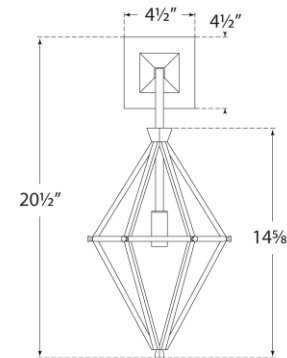

TEAR SHEET

Afton Single Sconce

Item # JN 2090G

Designer: Julie Neill

Height: 20.5"

Width: 9.25"

Extension: 9"

Backplate: 4.5" Square

Finishes: AI, BSL, G

Socket: E12 Candelabra

Wattage: 60 C11

Weight: 3 Pounds

Front View

Top View

Side View