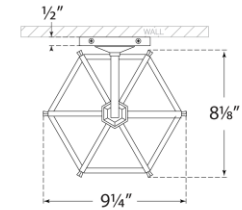

TEAR SHEET

Afton Single Sconce

Item # JN 2090G

Designer: Julie Neill

Height: 20.5"

Width: 9.25"

Extension: 9"

Backplate: 4.5" Square

Finishes: AI, BSL, G

Socket: E12 Candelabra

Wattage: 60 C11

Weight: 3 Pounds

Front View

Top View

Side View