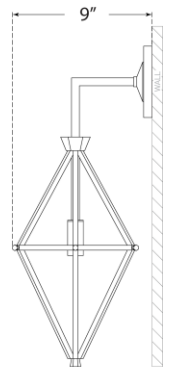

TEAR SHEET

Afton Single Sconce

Item # JN 2090G

Designer: Julie Neill

Height: 20.5"

Width: 9.25"

Extension: 9"

Backplate: 4.5" Square

Finishes: AI, BSL, G

Socket: E12 Candelabra

Wattage: 60 C11

Weight: 3 Pounds

Front View

Top View

Side View