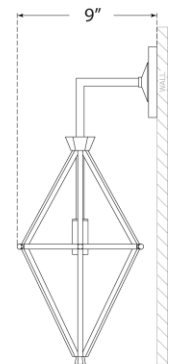

## Afton Single Sconce

Item # JN 2090BSL

Designer: Julie Neill

Height: 20.5"

Width: 9.25"

Extension: 9"

Backplate: 4.5" Square

Finishes: Al, BSL, G, PW

Socket: E12 Candelabra

Wattage: 60 C11

Weight: 3 Pounds

Front View

Top View

Side View