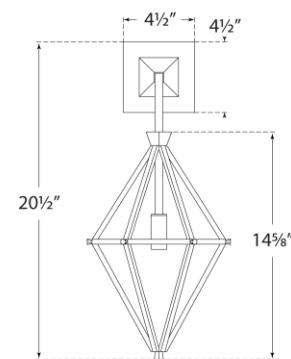

## Afton Single Sconce

Item # JN 2090BSL

Designer: Julie Neill

Height: 20.5"

Width: 9.25"

Extension: 9"

Backplate: 4.5" Square

Finishes: Al, BSL, G, PW

Socket: E12 Candelabra

Wattage: 60 C11

Weight: 3 Pounds

Front View

Top View

Side View