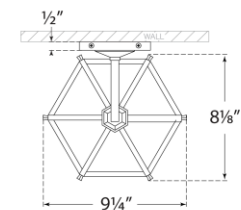

## Afton Single Sconce

Item # JN 2090BSL

Designer: Julie Neill

Height: 20.5"

Width: 9.25"

Extension: 9"

Backplate: 4.5" Square

Finishes: Al, BSL, G, PW

Socket: E12 Candelabra

Wattage: 60 C11

Weight: 3 Pounds

Front View

Top View

Side View