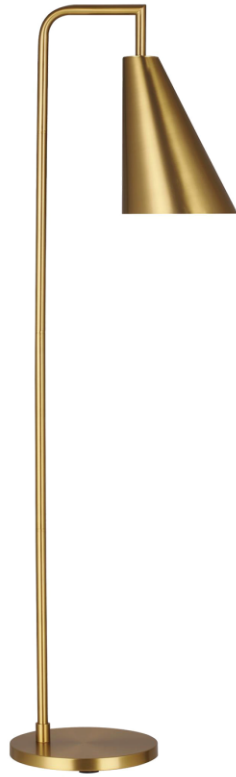

### Jamie Floor Lamp

Item # ET1351BBS1

Designer: ED Ellen DeGeneres

#### Specifications

Width: 12"

Height: 61"

Socket: 1 - Medium - A19

Rating: Dry Rated

#### Available Finishes

BBS - Burnished Brass

PN - Polished Nickel

circa LIGHTING®