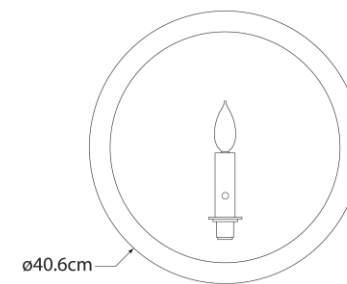

SPEC SHEET

Leeds Large Round Sconce

Item # CS 2607IVO-EU

Designer: Christopher Spitzmiller

Height: 40.6cm

Width: 40.6cm

Extension: 9.5cm

Backplate: 27.9cm Round

Finishes: CGD, IVO, OSB, SHG

Socket: E14

Wattage: 60 C

Note: Reactive Ceramic Glazes Will Vary in Color and Texture

Top View

Front View

Side View