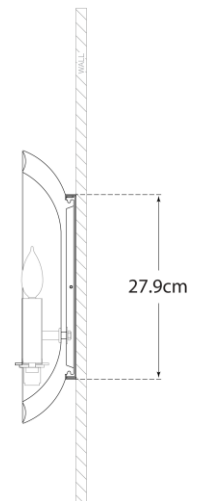

SPEC SHEET

Leeds Large Round Sconce

Item # CS 2607IVO-EU

Designer: Christopher Spitzmiller

Height: 40.6cm

Width: 40.6cm

Extension: 9.5cm

Backplate: 27.9cm Round

Finishes: CGD, IVO, OSB, SHG

Socket: E14

Wattage: 60 C

Note: Reactive Ceramic Glazes Will Vary in Color and Texture

Top View

Front View

Side View