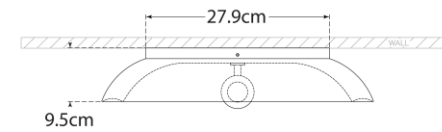

SPEC SHEET

Leeds Large Round Sconce

Item # CS 2607IVO-EU

Designer: Christopher Spitzmiller

Height: 40.6cm

Width: 40.6cm

Extension: 9.5cm

Backplate: 27.9cm Round

Finishes: CGD, IVO, OSB, SHG

Socket: E14

Wattage: 60 C

Note: Reactive Ceramic Glazes Will Vary in Color and Texture

Top View

Front View

Side View