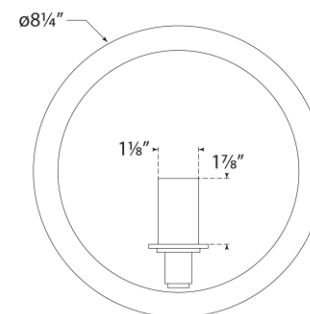

SPEC SHEET

Leeds Small Round Sconce

Item # CS 2605IVO-EU

Designer: Christopher Spitzmiller

Height: 21cm

Width: 21cm

Extension: 10.2cm

Backplate: 11.4cm Round

Finishes: CGD, IVO, OSB, SHG

Socket: E14

Wattage: 40

IP Rating: IP20 Class I

Note: Reactive Ceramic Glazes Will Vary in Color and Texture

Top View

Front View

Side View