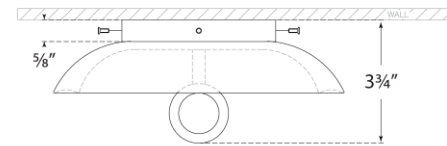

SPEC SHEET

Leeds Small Round Sconce

Item # CS 2605IVO-EU

Designer: Christopher Spitzmiller

Height: 21cm

Width: 21cm

Extension: 10.2cm

Backplate: 11.4cm Round

Finishes: CGD, IVO, OSB, SHG

Socket: E14

Wattage: 40

IP Rating: IP20 Class I

Note: Reactive Ceramic Glazes Will Vary in Color and Texture

Top View

Front View

Side View