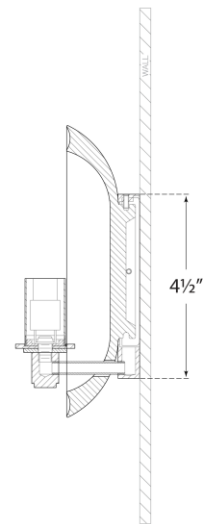

SPEC SHEET

Leeds Small Round Sconce

Item # CS 2605IVO-EU

Designer: Christopher Spitzmiller

Height: 21cm

Width: 21cm

Extension: 10.2cm

Backplate: 11.4cm Round

Finishes: CGD, IVO, OSB, SHG

Socket: E14

Wattage: 40

IP Rating: IP20 Class I

Note: Reactive Ceramic Glazes Will Vary in Color and Texture

Top View

Front View

Side View