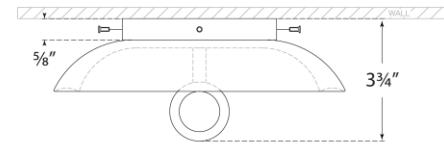

TEAR SHEET

Leeds Small Round Sconce

Item # CS 2605IVO

Designer: Christopher Spitzmiller

Height: 8.25"

Width: 8.25"

Extension: 3.75"

Backplate: 4.5" Round

Finishes: CGD, IVO, OSB, SHG

Socket: E12 Candelabra

Wattage: 40 C11

Weight: 8 Pounds

Note: Reactive Ceramic Glazes Will Vary in Color and Texture

Top View

Front View

Side View