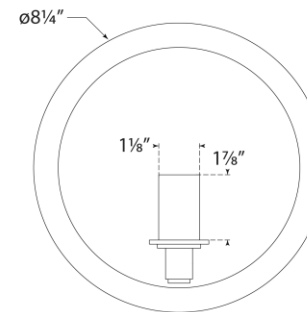

TEAR SHEET

Leeds Small Round Sconce

Item # CS 2605IVO

Designer: Christopher Spitzmiller

Height: 8.25"

Width: 8.25"

Extension: 3.75"

Backplate: 4.5" Round

Finishes: CGD, IVO, OSB, SHG

Socket: E12 Candelabra

Wattage: 40 C11

Weight: 8 Pounds

Note: Reactive Ceramic Glazes Will Vary in Color and Texture

Top View

Front View

Side View