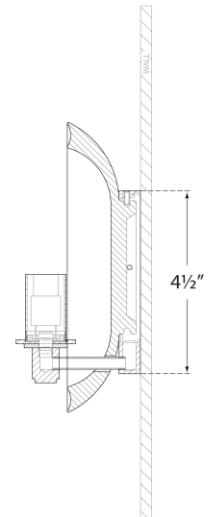

TEAR SHEET

Leeds Small Round Sconce

Item # CS 2605IVO

Designer: Christopher Spitzmiller

Height: 8.25"

Width: 8.25"

Extension: 3.75"

Backplate: 4.5" Round

Finishes: CGD, IVO, OSB, SHG

Socket: E12 Candelabra

Wattage: 40 C11

Weight: 8 Pounds

Note: Reactive Ceramic Glazes Will Vary in Color and Texture

Top View

Front View

Side View