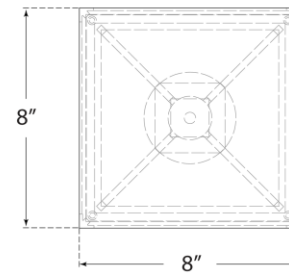

SPEC SHEET

Fresno Post Light

Item # CHO 7933AI-CG

Designer: Chapman & Myers

Height: 21"

Width: 8"

Base: 3" Round Post Cap

Finishes: AI

Glass Options: CG

Socket: E26 Keyless

Wattage: 60 T

Top View

Front View