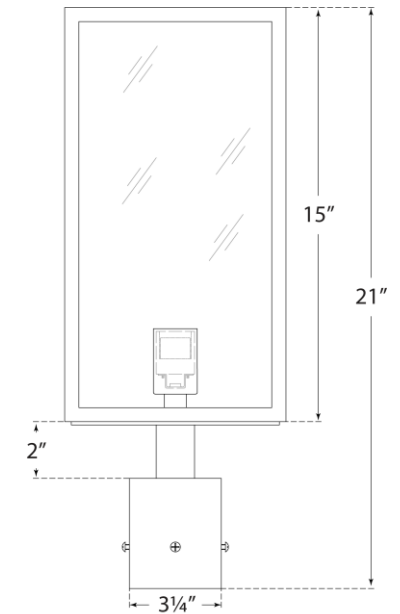

SPEC SHEET

Fresno Post Light

Item # CHO 7933AI-CG

Designer: Chapman & Myers

Height: 21"

Width: 8"

Base: 3" Round Post Cap

Finishes: AI

Glass Options: CG

Socket: E26 Keyless

Wattage: 60 T

Top View

Front View