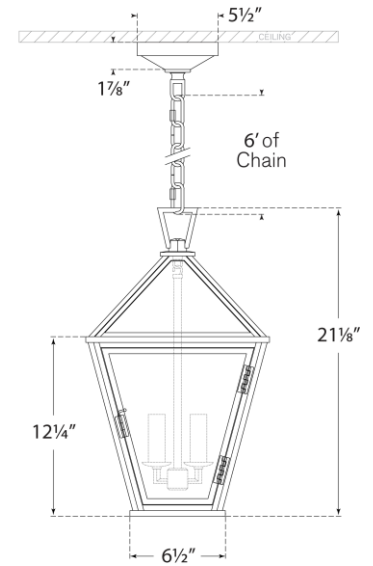

SPEC SHEET

Classic Darlana Medium Hanging Lantern

Item # CHO 5132BZ-CG

Designer: Chapman & Myers

Height: 21"

Width: 12.5"

Canopy: 5.5" Round

Finishes: BZ

Glass Options: CG

Socket: 4 - E12 Candelabra

Wattage: 4 - 40 C

Top View

Front View