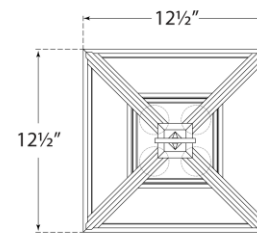

SPEC SHEET

Classic Darlana Medium Hanging Lantern

Item # CHO 5132BZ-CG

Designer: Chapman & Myers

Height: 21"

Width: 12.5"

Canopy: 5.5" Round

Finishes: BZ

Glass Options: CG

Socket: 4 - E12 Candelabra

Wattage: 4 - 40 C

Top View

Front View