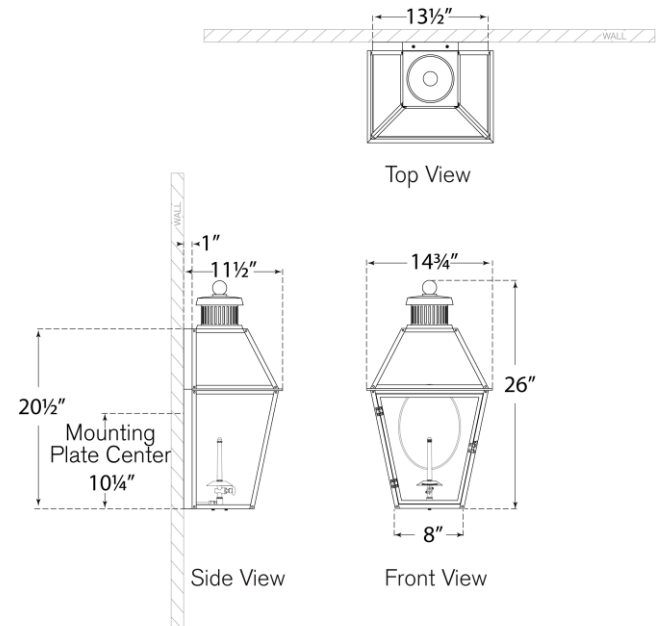

## Stratford Medium 3/4 Gas Wall Lantern

Item # CHO 2451SC-CG

Designer: Chapman & Myers

Height: 26"

Width: 14.75"

Extension: 11.5"

Backplate: 13.5" x 20.5" Decorative

Finishes: BLK, SC

Gas light fixture supplied with 3/16" copper gas line and 3/16" x 1/4" gas line adaptor