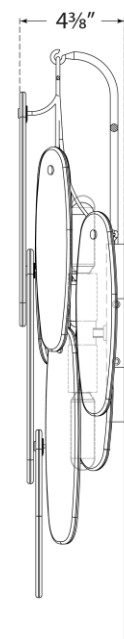

# TEAR SHEET

## Cora Large Waterfall Sconce

Item # CHD 2917AB-ALB

Designer: Chapman & Myers

Height: 22.75"

Width: 10"

Extension: 4.5"

Backplate: 4.5" x 7.5" Oval

Finishes: AB

Trim Options: ALB

Socket: 2 - E12 Candelabra

Wattage: 2 - 3.5 LED B11

Weight: 7 Pounds

Note: Assembly Required

Front View

Side View