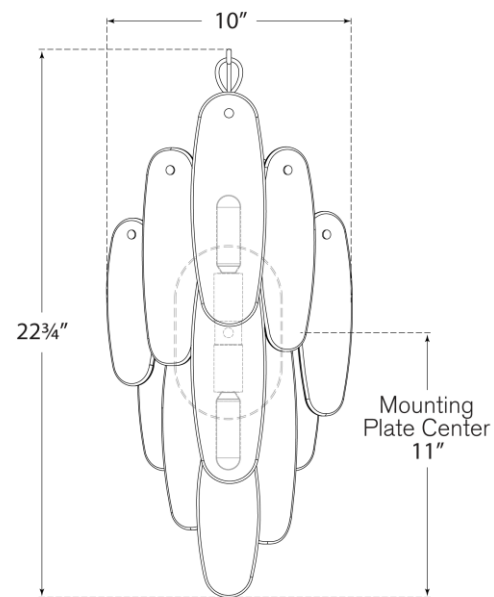

## Cora Large Waterfall Sconce

Item # CHD 2917AB-ALB

Designer: Chapman & Myers

Height: 22.75"

Width: 10"

Extension: 4.5"

Backplate: 4.5" x 7.5" Oval

Finishes: AB

Trim Options: ALB

Socket: 2 - E12 Candelabra

Wattage: 2 - 3.5 LED B11

Weight: 7 Pounds

Note: Assembly Required

Front View

Side View