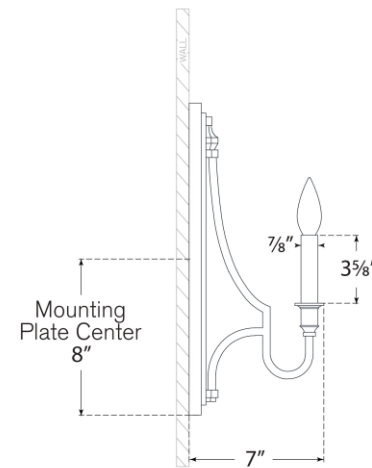

TEAR SHEET

Mykonos Medium Sconce

Item # CHD 2560PN

Designer: Chapman & Myers

Height: 16"

Width: 4.75"

Extension: 7"

Backplate: 4.75" x 16" Rectangle

Finishes: AB, AI, GI, PN

Socket: E12 Candelabra

Wattage: 5.5 LED C11

Note: UL Only | CHS104NP Sold Separately

Top View

Side View

Front View