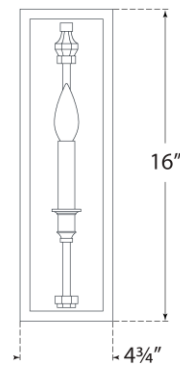

TEAR SHEET

Mykonos Medium Sconce

Item # CHD 2560PN

Designer: Chapman & Myers

Height: 16"

Width: 4.75"

Extension: 7"

Backplate: 4.75" x 16" Rectangle

Finishes: AB, AI, GI, PN

Socket: E12 Candelabra

Wattage: 5.5 LED C11

Note: UL Only | CHS104NP Sold Separately

Top View

Side View

Front View