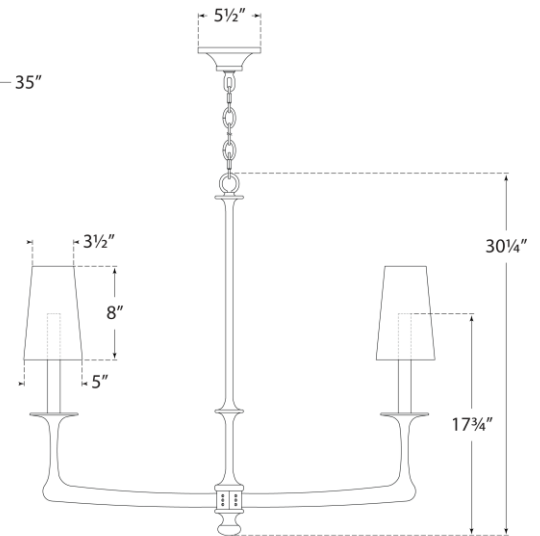

## Gabriel Medium Chandelier

Item # CHC 5315AI-L

Designer: Chapman & Myers

Height: 30.25"

Width: 36"

Canopy: 5.5" Round

Finishes: AI, PW

Shade Treatments: L

Shade Details: 3.5" x 5" x 8"

Socket: 6 - E12 Candelabra

Wattage: 6 - 40 B11

Weight: 16 Pounds

©EFC DESIGNS

Top View

Front View