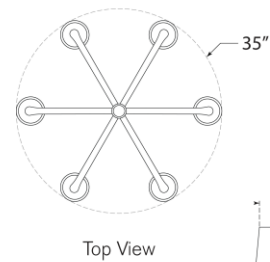

## Gabriel Medium Chandelier

Item # CHC 5315AI-L

Designer: Chapman & Myers

Height: 30.25"

Width: 36"

Canopy: 5.5" Round

Finishes: AI, PW

Shade Treatments: L

Shade Details: 3.5" x 5" x 8"

Socket: 6 - E12 Candelabra

Wattage: 6 - 40 B11

Weight: 16 Pounds

©EFC DESIGNS

Top View

Front View