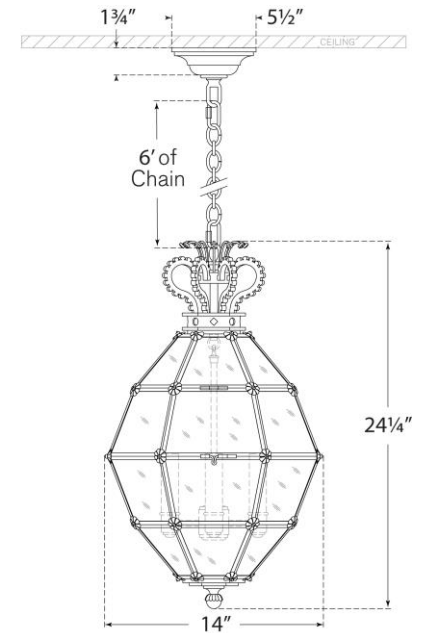

## Venezia Small Faceted Scroll-Top Lantern

Item # CHC 5261GI-AM

Designer: Chapman & Myers

Height: 24.25"

Width: 14.25"

Canopy: 5.5" x 6.25" Hexagonal

Finishes: AI, GI

Glass Options: AM

Socket: 4 - E12 Candelabra

Wattage: 4 - 40 C11

Weight: 16 Pounds

Top View

Front View