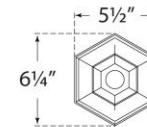

## Venezia Small Faceted Scroll-Top Lantern

Item # CHC 5261GI-AM

Designer: Chapman & Myers

Height: 24.25"

Width: 14.25"

Canopy: 5.5" x 6.25" Hexagonal

Finishes: AI, GI

Glass Options: AM

Socket: 4 - E12 Candelabra

Wattage: 4 - 40 C11

Weight: 16 Pounds

Top View

Front View