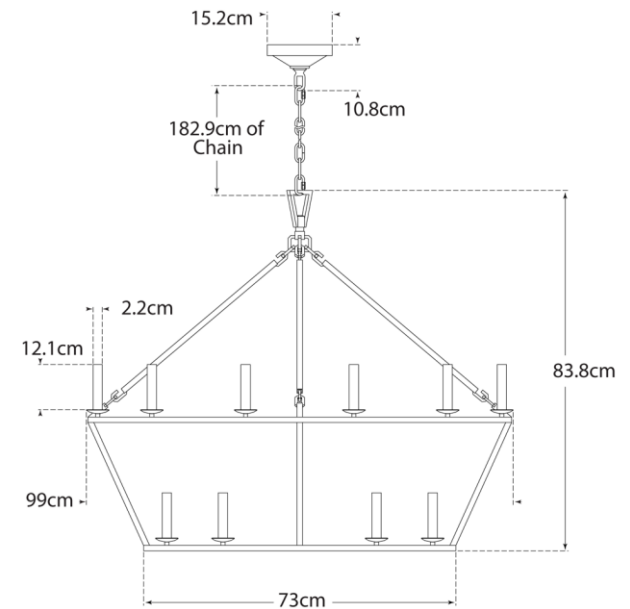

SPEC SHEET

Darlana Large Two-Tiered Ring Chandelier

Item # CHC 5179AI-EU

Designer: Chapman & Myers

Height: 83.8cm

Width: 101.6cm

Canopy: 15.2cm Round

Finishes: AI, GI, PN

Socket: 20 - E14

Wattage: 40 C

IP Rating: IP20

©EFC DESIGNS

CHC5179